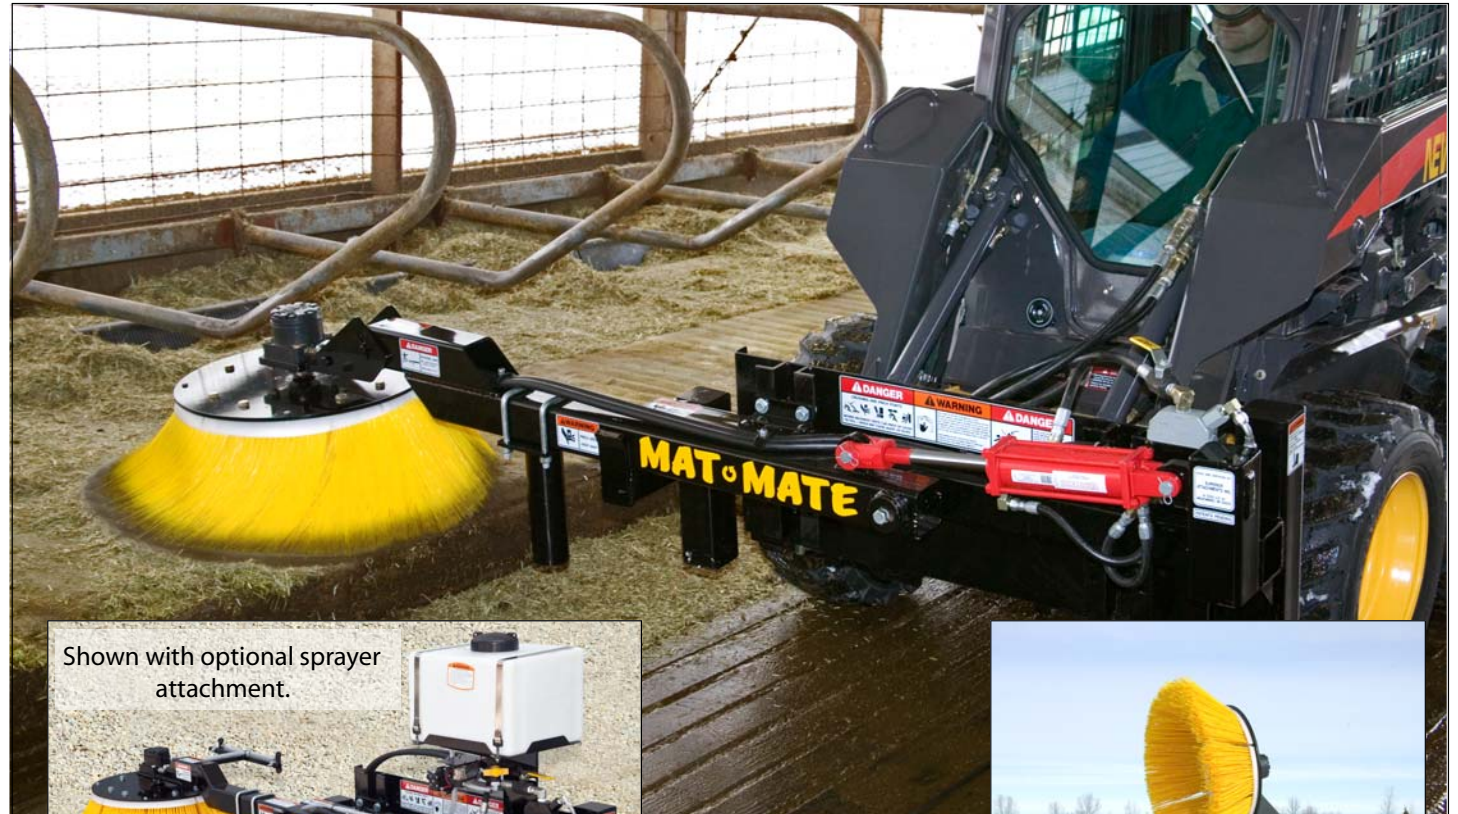

# MAT-MATE

by Superior Attachments Inc.

- ◆ *Mat-Mate powers off organic material at a rate that normal scraping cannot match.*
- ◆ *Better removal of organic material means mats will dry quicker.*
- ◆ *Drier and cleaner mats lower bacterial growth.*
- ◆ *Skid Steer Universal mounting plate.*
- ◆ *One set of hydraulic couplers runs Mat-Mate's rotary brush and operates the boom.*
- ◆ *Optional sprayer attachment applies disinfectant to the brushed areas.*